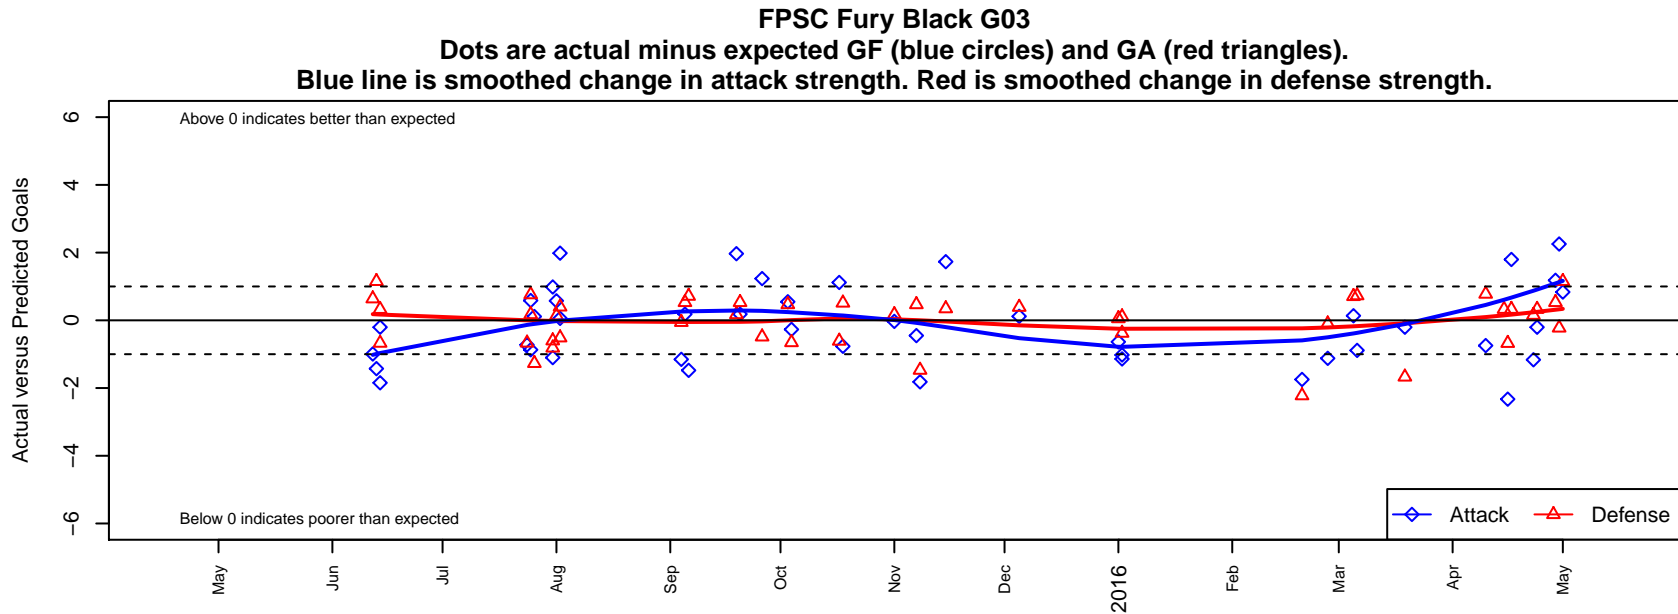

FPSC Fury Black G03

Franklin Pierce SC
 Tacoma, WA
 G03 total strength=965
 attack=1.75 defense=1.79
 fall league = PSPL WSPL 2 U12
 spr league = Spr PSPL SuperLeague U12

alt names used:
 FPSC Fury G03 Black
 FPSC Fury G03 Black
 FPSC FURY G03 Black
 FPSC Fury GU12 Black
 FRANKLIN PIERCE FURY G03 BLACK (WA)
 FPSC G03 Black
 FPSC Fury G03 Black
 FRANKLIN PIERCE FPSC FURY G03 BLACK

**attack and defense variance (black dot)
relative to other teams
and top 10 in region**

**attack and defense rating
relative to others at age
and all opponents in last 13 months**

Performance relative to 13 month average