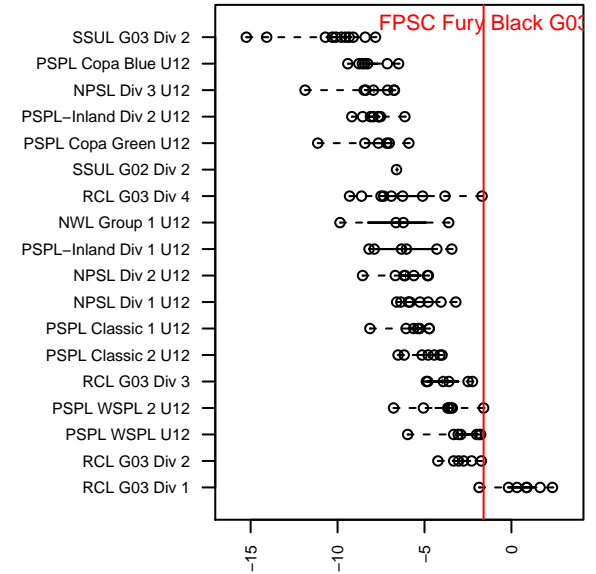

FPSC Fury Black G03

Franklin Pierce SC
 Tacoma, WA
 G03 total strength=965
 attack=1.75 defense=1.79
 fall league = PSPL WSPL 2 U12
 spr league = Spr PSPL SuperLeague U12

alt names used:
 FPSC Fury G03 Black
 FPSC Fury G03 Black
 FPSC FURY G03 Black
 FPSC Fury GU12 Black
 FRANKLIN PIERCE FURY G03 BLACK (WA)
 FPSC G03 Black
 FPSC Fury G03 Black
 FRANKLIN PIERCE FPSC FURY G03 BLACK

Venues played:
 2015 Starfire Spring Classic GU12
 2015 Crossfire Select GU12 Gold
 2015 WA Rush Cup G12 Silver U12
 2015 Labor Day Cup GU12 Gold
 2015 PSPL WSPL 2 U12
 2015 PacNW Winter Classic Premier U12
 2015 Spr PSPL SuperLeague U12
 2015 WA Cup GU12 Gold/Silver U12

**attack and defense variance (black dot)
relative to other teams
and top 10 in region**

**attack and defense rating
relative to others at age
and all opponents in last 13 months**

Performance relative to 13 month average